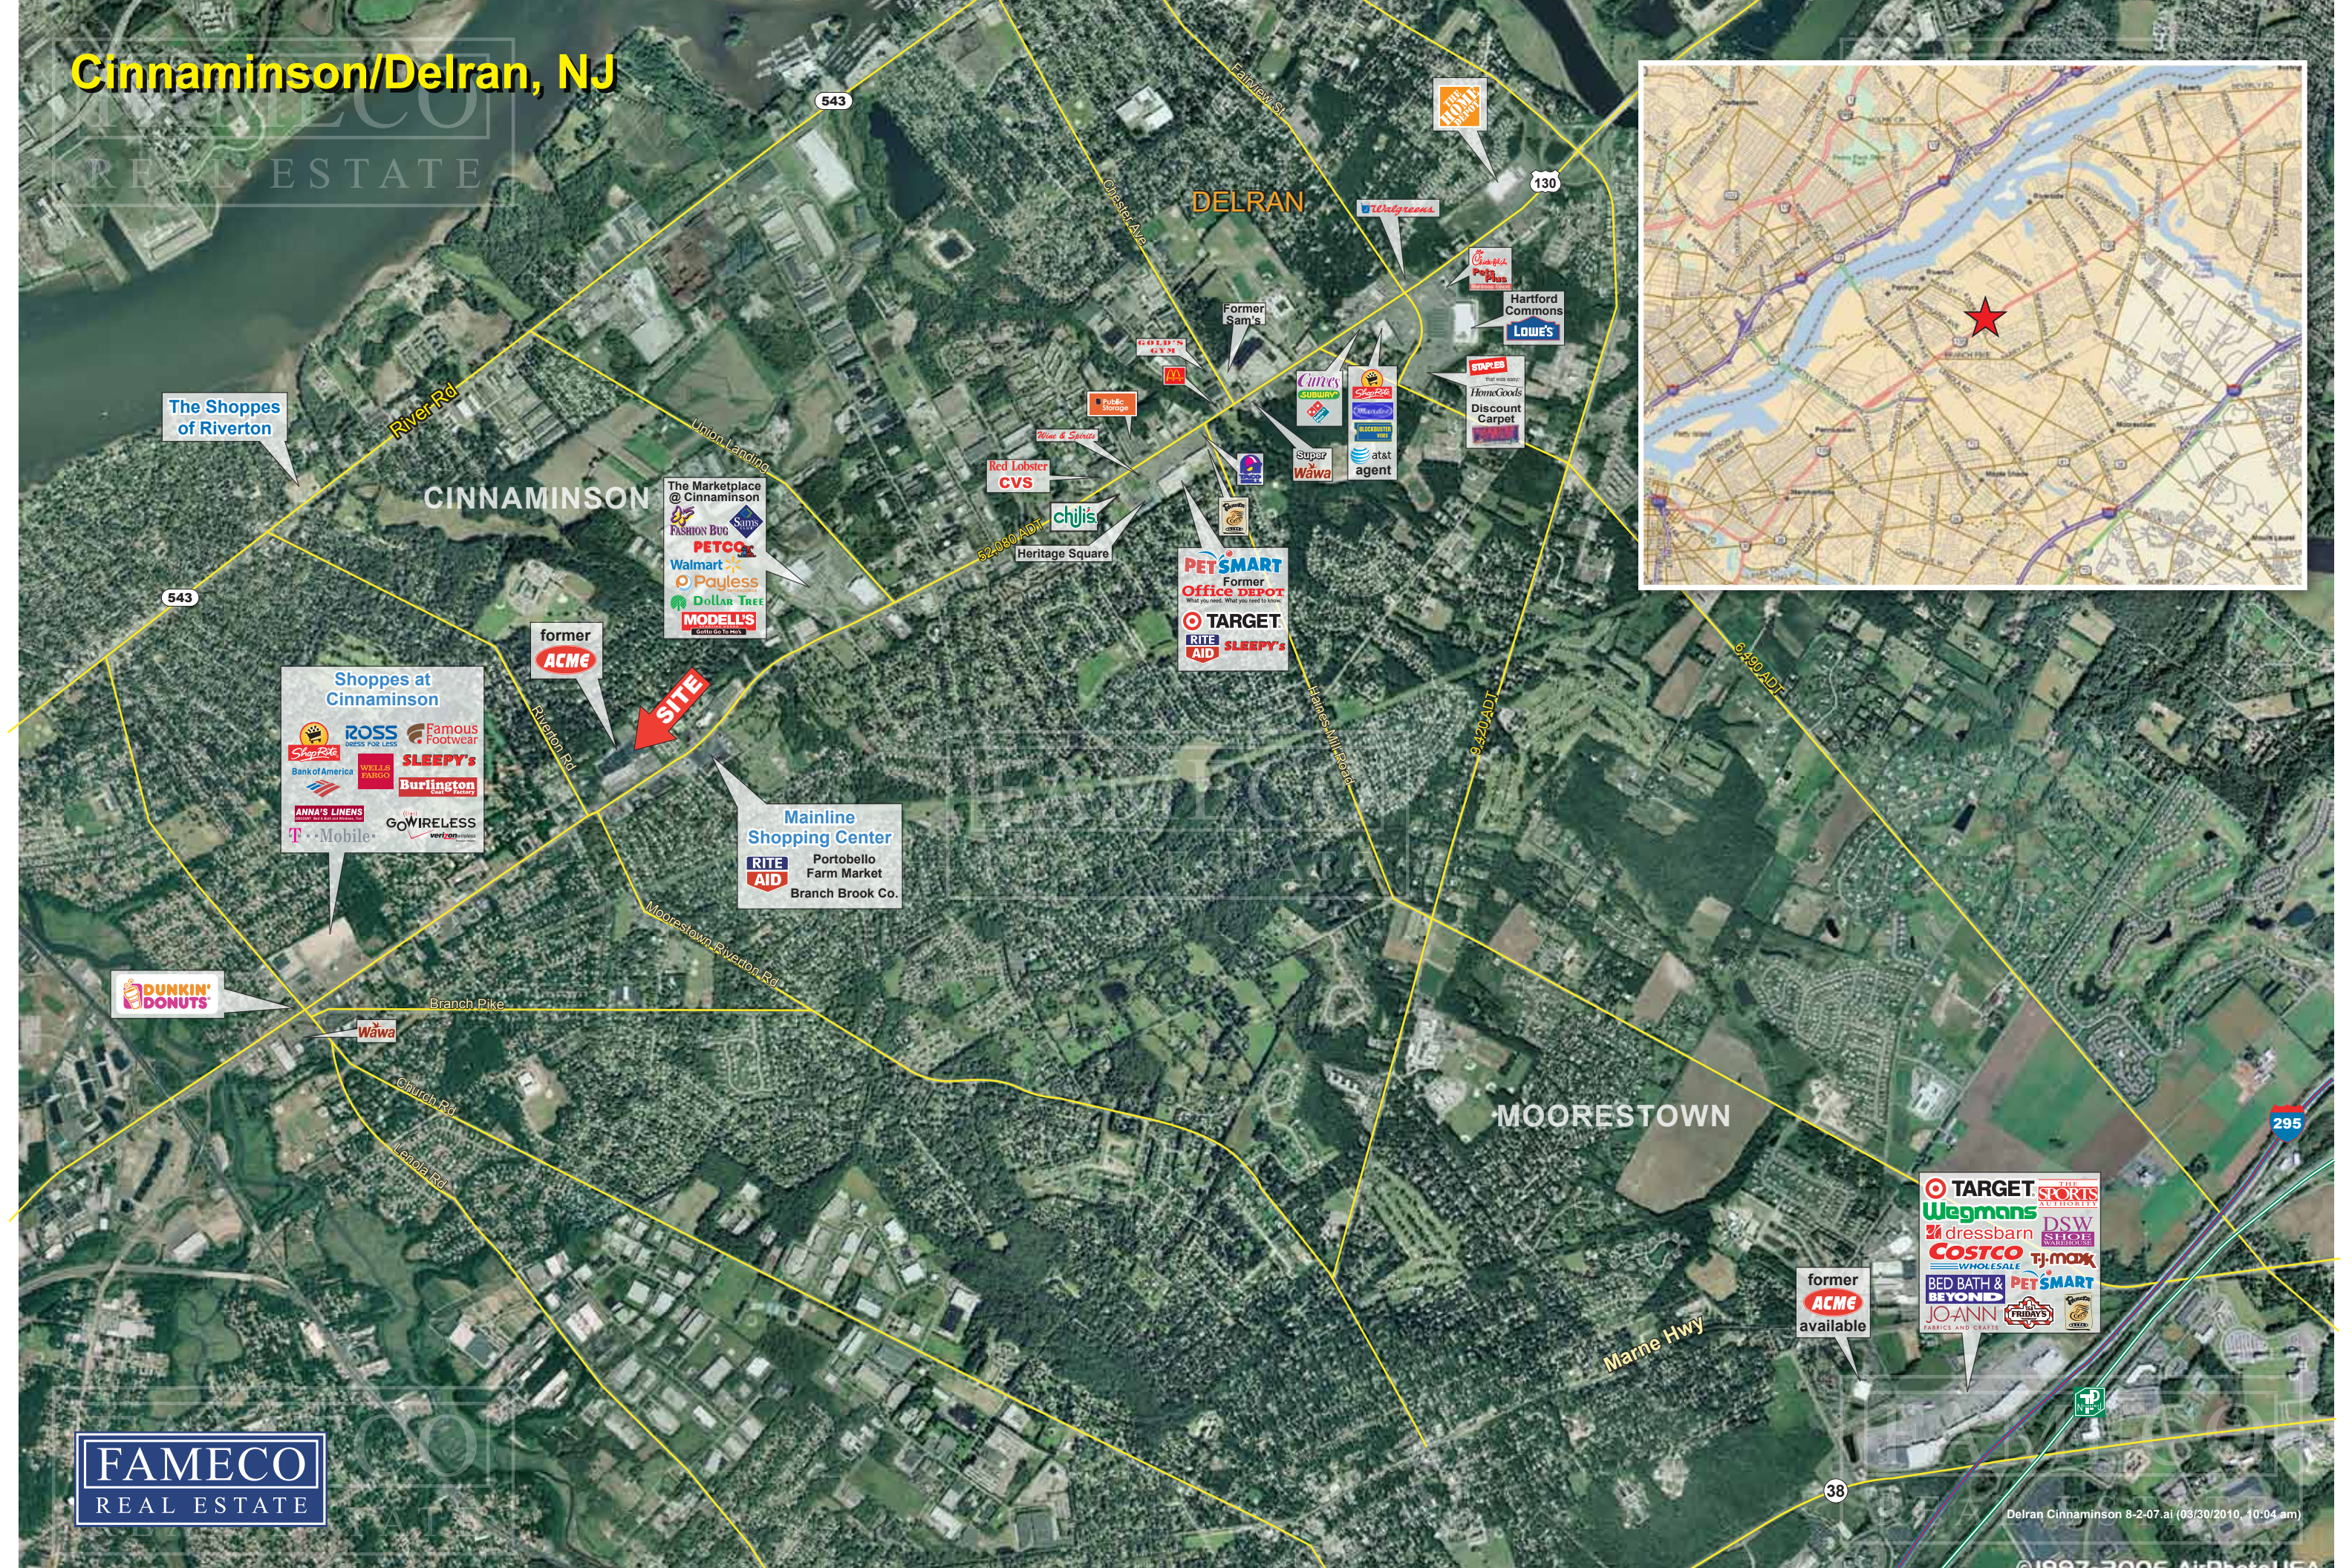

Cinnaminson/Delran, NJ

FAMECO
REAL ESTATE

The Shoppes of Riverton

CINNAMINSON

DELRAN

MOORESTOWN

Shoppes at Cinnaminson

- ROSS
- Famous Footwear
- ShopRite
- WELLS FARGO
- SLEEPY'S
- Bank of America
- Burlington
- ANNA'S LINENS
- GoWIRELESS

former ACME

SITE

Mainline Shopping Center

- RITE AID
- Portobello Farm Market
- Branch Brook Co.

The Marketplace @ Cinnaminson

- FASHION BUG
- PETCO
- Walmart
- Payless
- DOLLAR TREE
- MODELL'S

Red Lobster

CVS

chijis

Heritage Square

PET SMART

Former Office DEPOT

TARGET

RITE AID

SLEEPY'S

Wawa

at&t agent

STAPLES

HomeGoods

Discount Carpet

Hartford Commons

LOWE'S

Walgreens

HOME DEPOT

DUNKIN' DONUTS

Wawa

former ACME available

TARGET

Wegmans

dressbarn

COSTCO

WHOLESALE T.J. MAXX

BED BATH & BEYOND

JOANN

THE SPORTS AUTHORITY

DSW SHOE

PET SMART

FRIDAY'S

FAMECO
REAL ESTATE